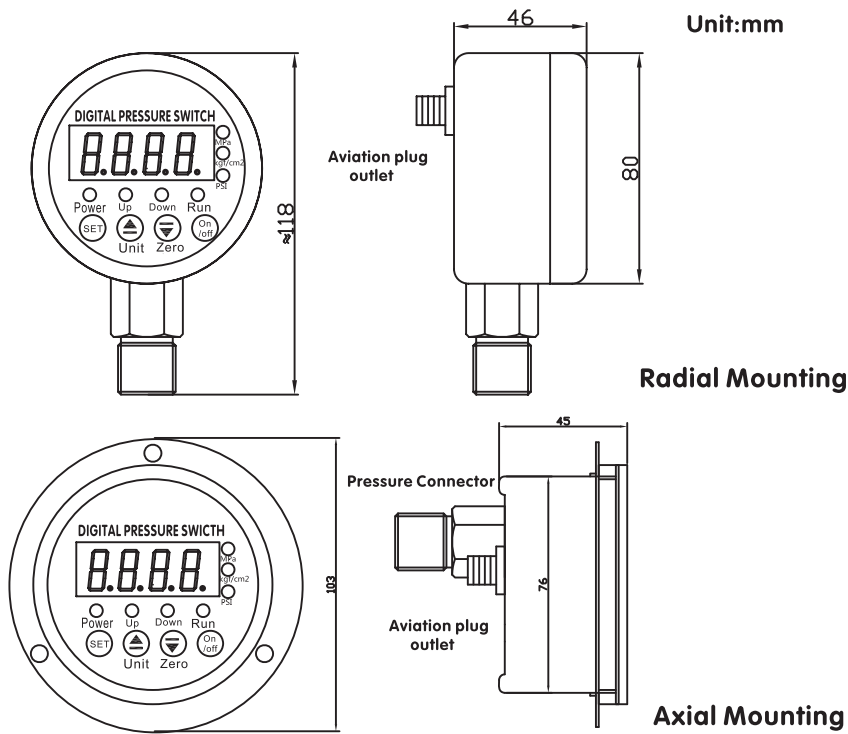

SIZE:

OUTLET:

SELECTION MODE: