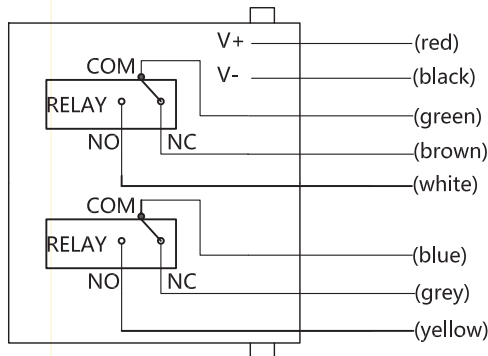

SIZE:

OUTLET:

SELECTION MODE: